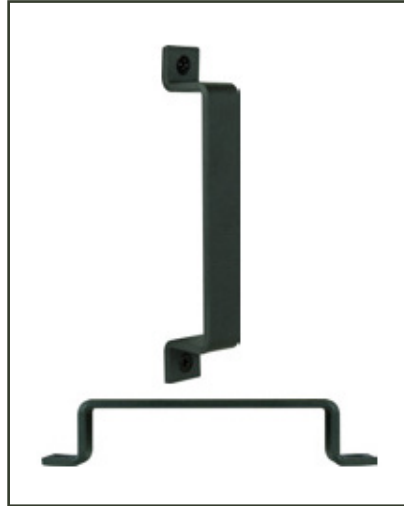

BARN DOOR HANDLES & PULLS

ASSORTED OPTIONS - REFERENCE QUOTE

Arch

Flat

Round

Modern

Door Pull

Hook and Eye

BARN DOOR HANDLES & PULLS				
Style	Matte Black	Bronze	Brushed Metal	Oil Rubbed Bronze
Arch	•	•	•	N/A
Flat	•	•	•	•
Round	•	•	•	N/A
Modern	•	•	•	N/A
Door Pull	•	•	•	N/A
Hook and Eye	•	N/A	N/A	N/A