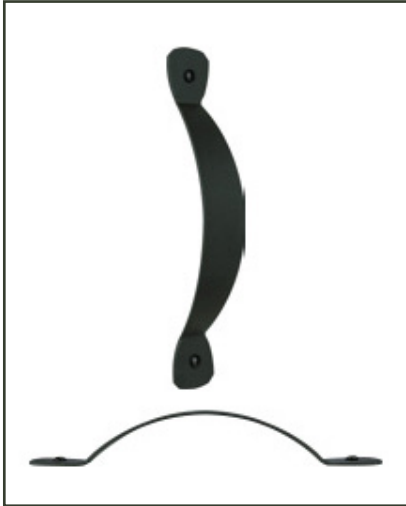

BARN DOOR HANDLES & PULLS

ASSORTED OPTIONS - REFERENCE QUOTE

Arch

Flat

Round

Modern

Door Pull

Hook and Eye

BARN DOOR HANDLES & PULLS				
Style	Matte Black	Bronze	Brushed Metal	Oil Rubbed Bronze
Arch	•	•	•	N/A
Flat	•	•	•	•
Round	•	•	•	N/A
Modern	•	•	•	N/A
Door Pull	•	•	•	N/A
Hook and Eye	•	N/A	N/A	N/A